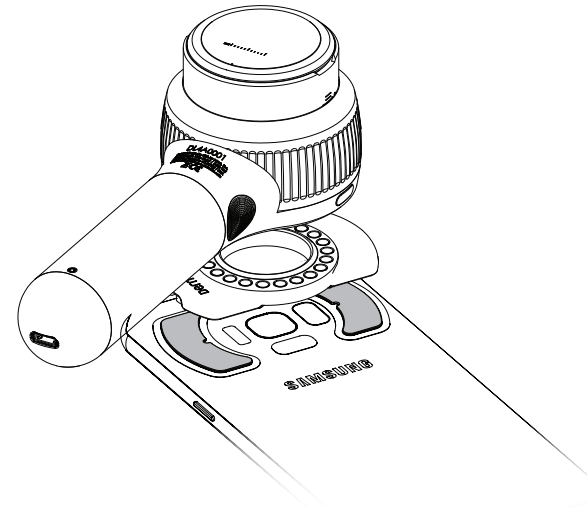

MagnetiConnect® Ring

for Mobile Devices with Camera Module Located Close to an Edge

1x Ring Guide

1x Ring Film*

1x Ring Adapter

*Ring may also be installed on a rigid, smooth third-party protective case without Ring Film

5

6

7

8

9

MagnetiConnect® Wings

for Android Devices with Centered Camera Module
(including Samsung Galaxy S9, Sony Xperia, OnePlus 7 Pro,...)

1x Wing Guide

1x Wing Film

1x Wing Adapter

**Wings may also be installed on a rigid, smooth third-party protective case without Wing Film*

dermlite
MagnetiConnect® Kit

dermlite.com/products/MCK

WARNING: This product contains magnets.
Do not use in proximity of pacemakers or other magnetically sensitive devices or items.