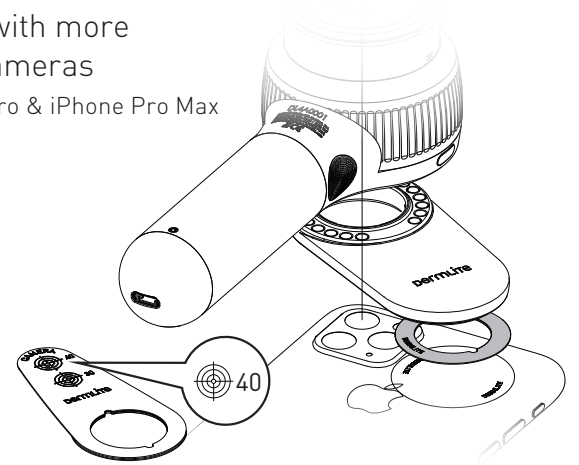

MagnetiConnect® Ring

for Mobile Devices with Camera Module Located Close to an Edge

1x Ring Guide

1x Ring Film*

1x Ring Adapter

*Ring may also be installed on a rigid, smooth third-party protective case without Ring Film

Single/Dual-Camera Devices

iPhone SE/6/7/8/X/XS/XR/11
iPhone 6+/7+/8+/XS Max
Single-Camera iPad & iPad mini
...

Devices with more than 2 Cameras

iPhone 11 Pro & iPhone Pro Max
...

1

2

3

4

5

6

7

8

9

MagnetiConnect® Wings

for Android Devices with Centered Camera Module
(including Samsung Galaxy S9, Sony Xperia, OnePlus 7 Pro,...)

1x Wing Guide