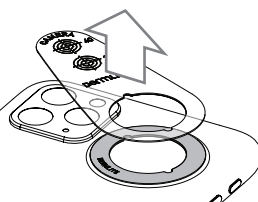

MagnetiConnect® Ring

for Mobile Devices with Camera Module Located Close to an Edge

1x Ring Guide

1x Ring Film*

1x Ring Adapter

*Ring may also be installed on a rigid, smooth third-party protective case without Ring Film

Single/Dual-Camera Devices

iPhone SE/6/7/8/X/XS/XR/11
iPhone 6+/7+/8+/XS Max
Single-Camera iPad & iPad mini
...

Devices with more than 2 Cameras

iPhone 11 Pro & iPhone Pro Max
...

1

2

3

4

5

6

7

8

9

MagnetiConnect® Wings

for Android Devices with Centered Camera Module
(including Samsung Galaxy S9, Sony Xperia, OnePlus 7 Pro,...)

1x Wing Guide