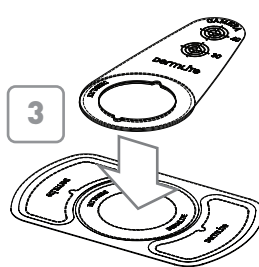

MagnetiConnect® Ring

for Mobile Devices with Camera Module Located Close to an Edge

1x Ring Guide

1x Ring Film*

1x Ring Adapter

*Ring may also be installed on a rigid, smooth third-party protective case without Ring Film

Single/Dual-Camera Devices

iPhone SE/6/7/8/X/XS/XR/11
iPhone 6+/7+/8+/XS Max
Single-Camera iPad & iPad mini
...

Devices with more than 2 Cameras

iPhone 11 Pro & iPhone Pro Max
...

1

2

3

4

5

6

7

8

9

MagnetiConnect® Wings

for Android Devices with Centered Camera Module
(including Samsung Galaxy S9, Sony Xperia, OnePlus 7 Pro,...)

1x Wing Guide