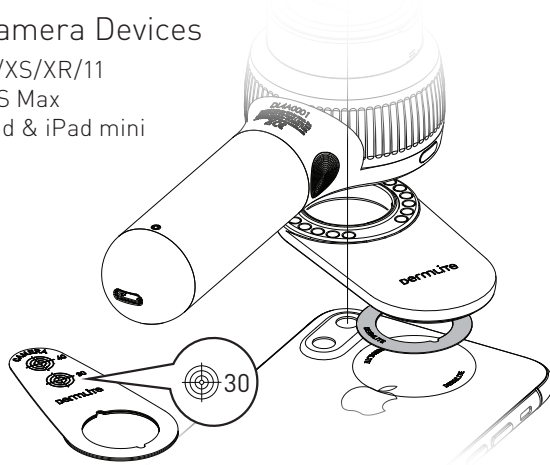

MagnetiConnect® Ring

for Mobile Devices with Camera Module Located Close to an Edge

1x Ring Guide

1x Ring Film*

1x Ring Adapter

*Ring may also be installed on a rigid, smooth third-party protective case without Ring Film

Single/Dual-Camera Devices

iPhone SE/6/7/8/X/XS/XR/11
iPhone 6+/7+/8+/XS Max
Single-Camera iPad & iPad mini
...

Devices with more than 2 Cameras

iPhone 11 Pro & iPhone Pro Max
...

1

2

3

4

5

6

7

8

9

MagnetiConnect® Wings

for Android Devices with Centered Camera Module
(including Samsung Galaxy S9, Sony Xperia, OnePlus 7 Pro,...)

1x Wing Guide