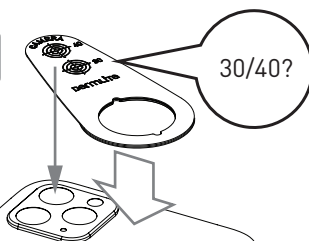

MagnetiConnect® Ring

for Mobile Devices with Camera Module Located Close to an Edge

1x Ring Guide

1x Ring Film*

1x Ring Adapter

*Ring may also be installed on a rigid, smooth third-party protective case without Ring Film

Single/Dual-Camera Devices

iPhone SE/6/7/8/X/XS/XR/11
iPhone 6+/7+/8+/XS Max
Single-Camera iPad & iPad mini
...

Devices with more than 2 Cameras

iPhone 11 Pro & iPhone Pro Max
...

1

2

3

4

5

6

7

8

9

MagnetiConnect® Wings

for Android Devices with Centered Camera Module
(including Samsung Galaxy S9, Sony Xperia, OnePlus 7 Pro,...)

1x Wing Guide