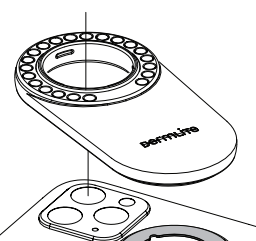

MagnetiConnect® Ring

for Mobile Devices with Camera Module Located Close to an Edge

1x Ring Guide

1x Ring Film*

1x Ring Adapter

*Ring may also be installed on a rigid, smooth third-party protective case without Ring Film

5

6

7

8

9

MagnetiConnect® Wings

for Android Devices with Centered Camera Module
(including Samsung Galaxy S9, Sony Xperia, OnePlus 7 Pro,...)

1x Wing Guide

1x Wing Film

1x Wing Adapter

**Wings may also be installed on a rigid, smooth third-party protective case without Wing Film*

dermlite
MagnetiConnect® Kit

dermlite.com/products/MCK

WARNING: This product contains magnets.
Do not use in proximity of pacemakers or other magnetically sensitive devices or items.