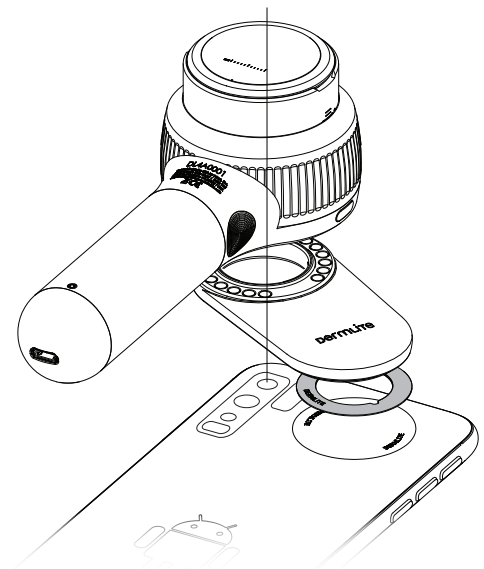

MagnetiConnect® Ring

for Mobile Devices with Camera Module Located Close to an Edge

1x Ring Guide

1x Ring Film*

1x Ring Adapter

*Ring may also be installed on a rigid, smooth third-party protective case without Ring Film

5

6

7

8

9

MagnetiConnect® Wings

for Android Devices with Centered Camera Module
(including Samsung Galaxy S9, Sony Xperia, OnePlus 7 Pro,...)

1x Wing Guide