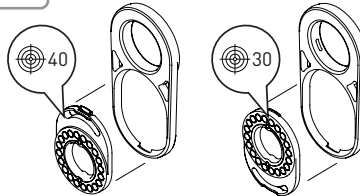

MagnetiConnect® Ring

for Mobile Devices with Camera Module Located Close to an Edge

1x Ring Guide

1x Ring Film*

1x Ring Adapter

*Ring may also be installed on a rigid, smooth third-party protective case without Ring Film

5

6

7

8

9

MagnetiConnect® Wings

for Android Devices with Centered Camera Module
(including Samsung Galaxy S9, Sony Xperia, OnePlus 7 Pro,...)

1x Wing Guide

1x Wing Film

1x Wing Adapter

**Wings may also be installed on a rigid, smooth third-party protective case without Wing Film*

dermlite
MagnetiConnect® Kit

dermlite.com/products/MCK

WARNING: This product contains magnets.
Do not use in proximity of pacemakers or other magnetically sensitive devices or items.