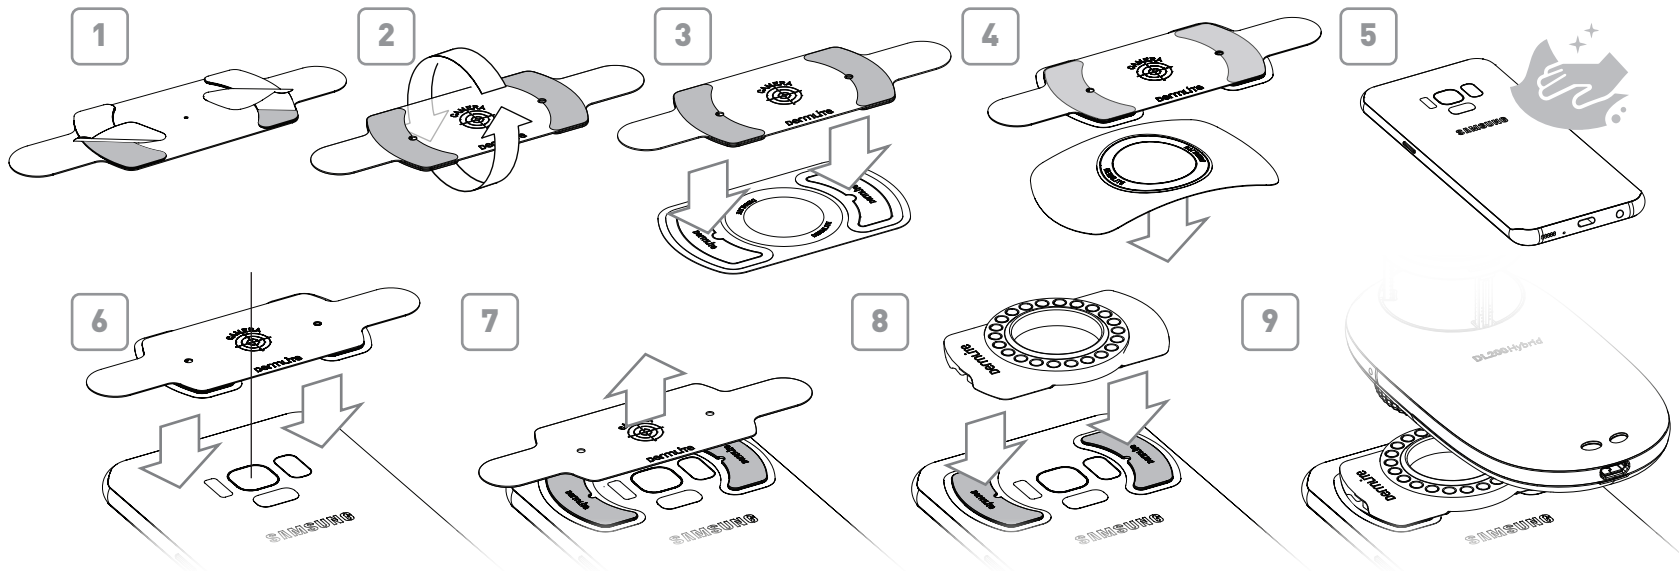

MagnetiConnect® Ring

for Mobile Devices with Camera Module Located Close to an Edge

1x Ring Guide

1x Ring Film*

1x Ring Adapter

*Ring may also be installed on a rigid, smooth third-party protective case without Ring Film

5

6

7

8

9

MagnetiConnect® Wings

for Android Devices with Centered Camera Module
(including Samsung Galaxy S9, Sony Xperia, OnePlus 7 Pro,...)

1x Wing Guide

1x Wing Film

1x Wing Adapter

**Wings may also be installed on a rigid, smooth third-party protective case without Wing Film*

dermlite
MagnetiConnect® Kit

dermlite.com/products/MCK

WARNING: This product contains magnets.
Do not use in proximity of pacemakers or other magnetically sensitive devices or items.