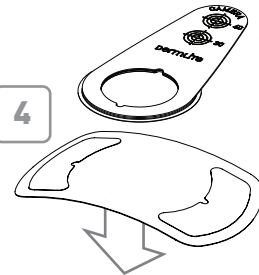

MagnetiConnect® Ring

for Mobile Devices with Camera Module Located Close to an Edge

1x Ring Guide

1x Ring Film*

1x Ring Adapter

*Ring may also be installed on a rigid, smooth third-party protective case without Ring Film

Single/Dual-Camera Devices

iPhone SE/6/7/8/X/XS/XR/11
iPhone 6+/7+/8+/XS Max
Single-Camera iPad & iPad mini
...

Devices with more than 2 Cameras

iPhone 11 Pro & iPhone Pro Max
...

1

2

3

4

5

6

7

8

9

MagnetiConnect® Wings

for Android Devices with Centered Camera Module
(including Samsung Galaxy S9, Sony Xperia, OnePlus 7 Pro,...)

1x Wing Guide

1x Wing Film

1x Wing Adapter

**Wings may also be installed on a rigid, smooth third-party protective case without Wing Film*

dermlite
MagnetiConnect® Kit

dermlite.com/products/MCK

WARNING: This product contains magnets.
Do not use in proximity of pacemakers or other magnetically sensitive devices or items.