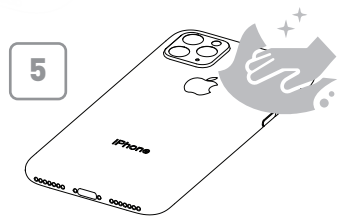

MagnetiConnect® Ring

for Mobile Devices with Camera Module Located Close to an Edge

1x Ring Guide

1x Ring Film*

1x Ring Adapter

*Ring may also be installed on a rigid, smooth third-party protective case without Ring Film

Single/Dual-Camera Devices

iPhone SE/6/7/8/X/XS/XR/11
iPhone 6+/7+/8+/XS Max
Single-Camera iPad & iPad mini
...

Devices with more than 2 Cameras

iPhone 11 Pro & iPhone Pro Max
...

1

2

3

4

5

6

7

8

9

MagnetiConnect® Wings

for Android Devices with Centered Camera Module
(including Samsung Galaxy S9, Sony Xperia, OnePlus 7 Pro,...)

1x Wing Guide