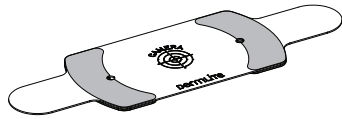

MagnetiConnect® Ring

for Mobile Devices with Camera Module Located Close to an Edge

1x Ring Guide

1x Ring Film*

1x Ring Adapter

*Ring may also be installed on a rigid, smooth third-party protective case without Ring Film

5

6

7

8

9

MagnetiConnect® Wings

for Android Devices with Centered Camera Module
(including Samsung Galaxy S9, Sony Xperia, OnePlus 7 Pro,...)

1x Wing Guide

1x Wing Film

1x Wing Adapter

**Wings may also be installed on a rigid, smooth third-party protective case without Wing Film*

dermlite
MagnetiConnect® Kit

dermlite.com/products/MCK

WARNING: This product contains magnets.
Do not use in proximity of pacemakers or other magnetically sensitive devices or items.